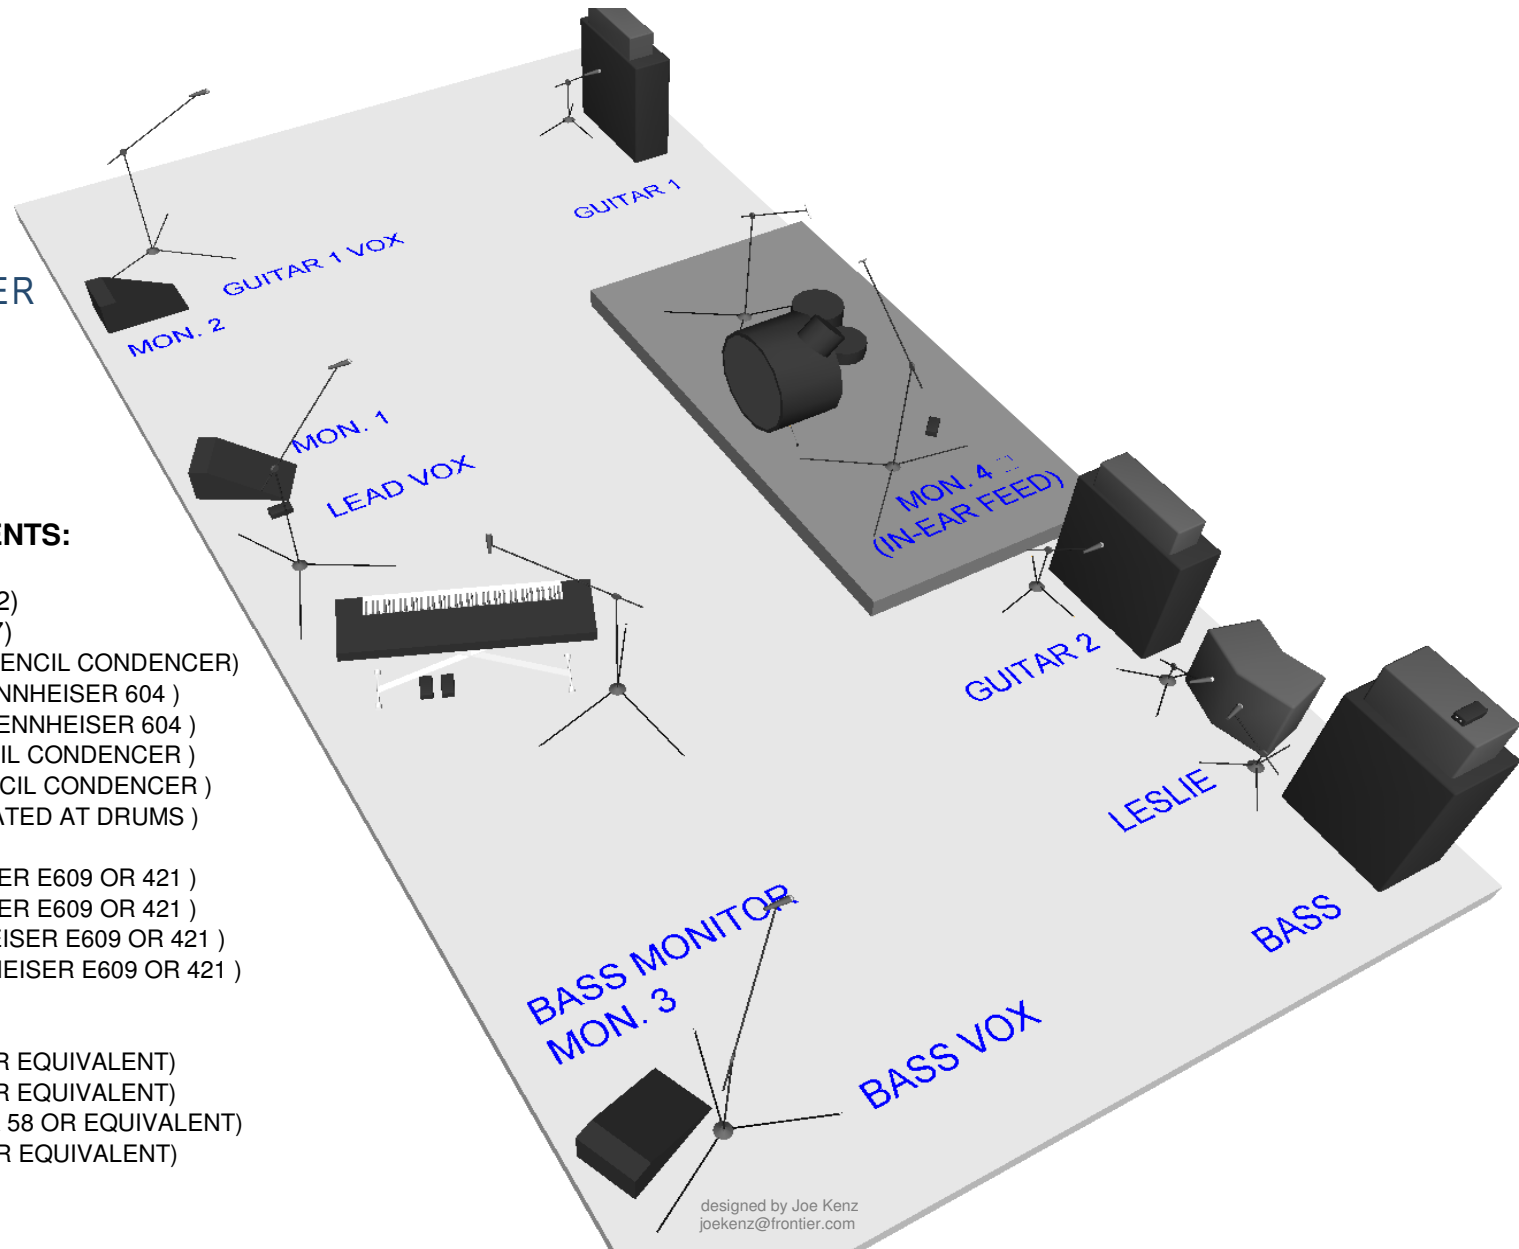

STARS GODIM

STAGE PLOT / INPUT RIDER
(4PC. STAGE)

PA SYSTEM NEEDED:
(24 Input / 4 Bus)

MIC & DIRECT INPUT ASSIGNMENTS:

1. KICK (AUDIX D6, OR BETA 52)
2. SNARE (AUDIX i-5 OR SM 57)
3. HI HAT (SM81, AKG 451, ANY PENCIL CONDENSER)
4. RACK TOM (AUDIX D2, OR SENNHEISER 604)
5. FLOOR TOM (AUDIX D4, OR SENNHEISER 604)
6. OVERHEAD LEFT (ANY PENCIL CONDENSER)
7. OVERHEAD RIGHT (ANY PENCIL CONDENSER)
8. BACKING TRACKS (D.I. LOCATED AT DRUMS)
9. BASS (D.I.)
10. GUITAR #1 (SM 57, SENNHEISER E609 OR 421)
11. GUITAR #2 (SM 57, SENNHEISER E609 OR 421)
12. LESLIE LEFT (SM 57, SENNHEISER E609 OR 421)
13. LESLIE RIGHT (SM 57, SENNHEISER E609 OR 421)
14. KEYS LEFT (D.I.)
15. KEYS RIGHT (D.I.)
16. LEAD VOX (SM 58, BETA 58 OR EQUIVALENT)
17. KEYS VOX (SM 58, BETA 58 OR EQUIVALENT)
18. GUITAR #1 VOX (SM 58, BETA 58 OR EQUIVALENT)
19. BASS VOX (SM 58, BETA 58 OR EQUIVALENT)

NOTES:

** 4 MONITOR MIXES REQUIRED, 1 POWER-FEED LOCATED AT GUITAR #1 & 4 LOCATED AT KEYS **

IF YOU HAVE ANY QUESTIONS PLEASE CONTACT MICHAEL WITTIG:
918-289-7014